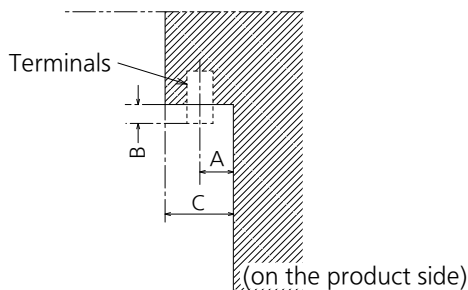

Drawing of terminals

View from back

Magnified figure of terminal b

SECTION B-B

Magnified figure of terminal a

SECTION A-A

Sectional view of terminal a

(AUDIO OUT / DIGITAL LINK LAN / SERIAL IN / LAN / IR IN / IR OUT / USB / PC IN / DisplayPort IN / DisplayPort OUT)

(on the product side)

Terminal a

98SQ1W Terminal (Bottom)

Units : mm (inch)

	AUDIO OUT	DIGITAL LINK LAN	SERIAL IN	LAN	IR IN/OUT	USB (LOWER)	USB (UPPER)	PC IN	DisplayPort IN/OUT
A	11.6 (0.46)	11.0 (0.43)	11.3 (0.45)	10.1 (0.40)	11.6 (0.46)	9.2 (0.36)	17.7 (0.70)	11.3 (0.44)	8.5 (0.33)
B	2.7 (0.11)	—	5.8 (0.23)	—	2.7 (0.11)	—	—	5.1 (0.20)	—
C	29.0 (1.14)								