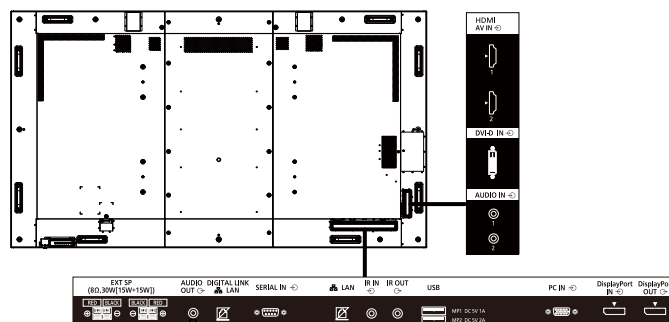

COMPATIBLE SOFTWARE

Multi Monitoring & Control Software	Ver 2.0 or later
CMS Content Management Software	Ver 3.1 or later
Video Wall Manager	Ver 1.8 or later

OPTIONAL ACCESSORIES

Wall - hanging Bracket	TY - WK98PV1
Early Warning Software* Basic license / 3-year license	ET-SWA 100 / 105series (Depending on the license type, the symbol at the end of the part number is different.)
Video wall manager Automatic Display Adjustment Upgrade Kit	TY-VUK10

* Multi-Monitoring Control Software Ver 2.0 or later is required.

DIMENSIONS

Cautions: This drawing is not a scale
Units : mm (inches)

CONNECTION TERMINAL

* Specifications and appearance are subject to change without notice.