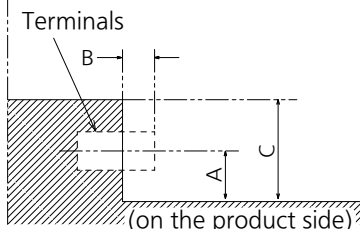

Sectional view of terminal b

(HDMI / DVI-D IN / AUDIO IN)

(on the product side)

Terminal b

98SQ1W Terminal (Side)

Units : mm (inch)

	HDMI	DVD-ID IN	AUDIO IN
A	10.4 (0.41)	12.2 (0.48)	13.7 (0.54)
B	—	5.7 (0.23)	2.7 (0.11)
C	31.1 (1.22)		

*Due to the construction of terminal, some types of connecting cable or USB memory device cannot be used. Be sure to use connecting cable or USB memory device after confirmation in this drawing.