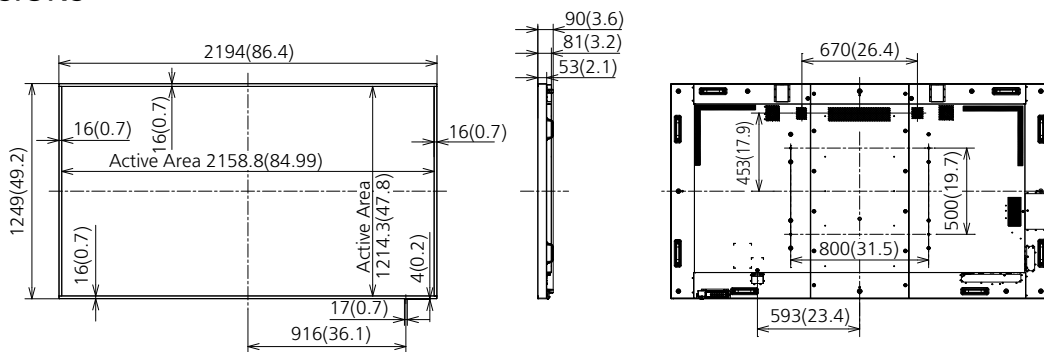

SAFETY REGULATIONS	UL60950-1, 2nd Edition, 2014-10-14 CSA C22.2 No. 60950-1-07, 2nd Edition, 2014-10 Mexico: UL Certificate of Compliance (UL Mexico issue) EU:EN60950-1:2006 + A11:2009 + A1:2010 + A12:2011+A2:2013 BEAB approval IEC60950-1 AS/NZS Deviation
RADIATION REGULATIONS	FCC 47 CFR, Part 15, Subpart B Class A ANSI C63.4-2014 ICES-003 EN55032:2012+AC:2013 (CLASS A), EN55035 EN55024:2010, EN61000-3-2:2014, EN61000-3-3:2013 IEC61000-4-2:2008, IEC61000-4-3:2010, IEC61000-4-4:2012 IEC61000-4-5:2005, IEC61000-4-6:2013, IEC61000-4-8:2009 IEC61000-4-11:2004 AS/NZS CISPR32:2013 RCM Mark

INCLUDED ACCESSORIES

- Remote Control
- Batteries (AAA size) x 2
- Clamper x 3
- USB memory cover x 1
- SLOT adapter x 1
- AC cord (approx. 2.0 m (79"))
- CD-ROM / User Manual
- Operating Instruction Book

COMPATIBLE SOFTWARE

Multi Monitoring & Control Software	Ver 2.0 or later
CMS Content Management Software	Ver 3.1 or later
Video Wall Manager	Ver 1.8 or later

OPTIONAL ACCESSORIES

Wall - hanging Bracket	TY - WK98PV1
Early Warning Software* Basic license / 3-year license	ET-SWA 100 / 105series (Depending on the license type, the symbol at the end of the part number is different.)
Video wall manager Automatic Display Adjustment Upgrade Kit	TY-VUK10

* Multi-Monitoring Control Software Ver 2.0 or later is required.

DIMENSIONS

Cautions: This drawing is not a scale
Units : mm (inches)