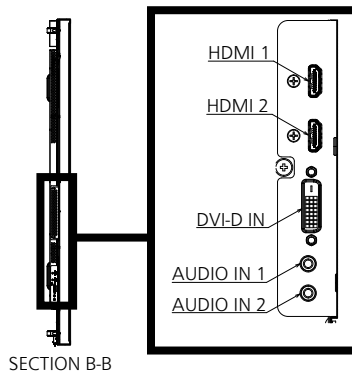

Drawing of terminals

View from back

Magnified figure of terminal b

SECTION B-B

Magnified figure of terminal a

SECTION A-A

Sectional view of terminal a

(AUDIO OUT / DIGITAL LINK LAN / SERIAL IN / LAN / IR IN / IR OUT / USB / PC IN / DisplayPort IN / DisplayPort OUT)

(on the product side)

Terminal a

98SQ1W Terminal (Bottom)

Units : mm (inch)

	AUDIO OUT	DIGITAL LINK LAN	SERIAL IN	LAN	IR IN/OUT	USB (LOWER)	USB (UPPER)	PC IN	DisplayPort IN/OUT
A	11.6 (0.46)	11.0 (0.43)	11.3 (0.45)	10.1 (0.40)	11.6 (0.46)	9.2 (0.36)	17.7 (0.70)	11.3 (0.44)	8.5 (0.33)
B	2.7 (0.11)	—	5.8 (0.23)	—	2.7 (0.11)	—	—	5.1 (0.20)	—
C	29.0 (1.14)								